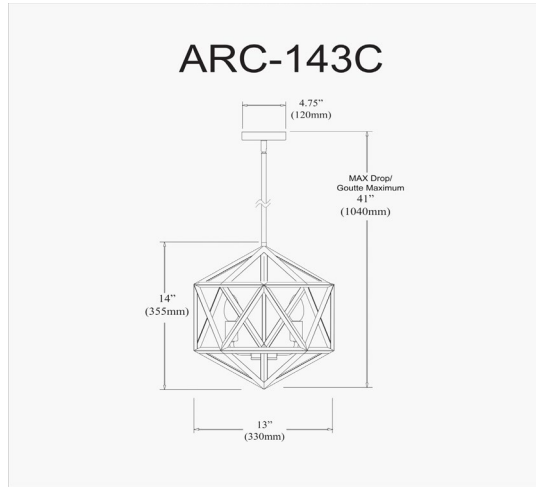

ARC-143C-WH-VB - Archello 3LT Incandescent Chandelier, WH/VB

3 Light Chandelier, Matte White with Vintage Bronze Accents

Height	14"
Width/Length	13"
Depth	13"
Weight	8 lbs
Body Material	Metal
Finish/Color	White
Type of Finish	Painted
Light Qty	3
Light Base	E12
Light Max Watt	60
Light Inc	No

Dimmable	Dimmable
LED Compatible	LED Compatible
Total Wattage	180W
Second Material	Metal
Second Finish/Color	Vintage Bronze
Second Type of Finish	Electroplated
Rated For	Dry Location
Voltage	120V
Approval	cUL or equivalent
Warranty	1 Year Limited
Install Position	Ceiling
Extension Length	39 (8+11+20)