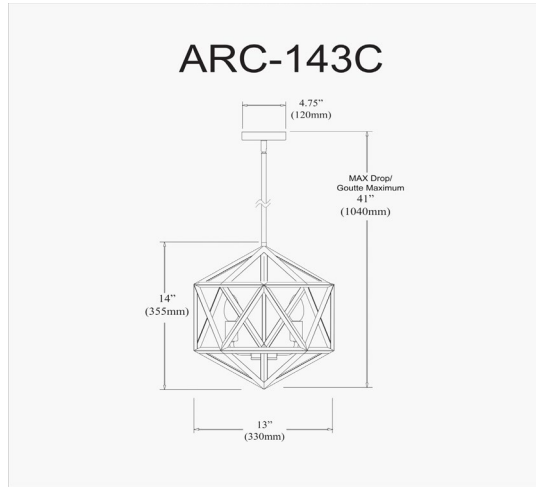

ARC-143C-AB - Archello 3LT Incandescent Chandelier, BLK/AB

3 Light Chandelier, Matte Black with Antique Brass Accents

Height	14"
Width/Length	13"
Depth	13"
Weight	8 lbs
Body Material	Metal
Finish/Color	Black
Type of Finish	Painted
Light Qty	3
Light Base	E12
Light Max Watt	60
Light Inc	No

Dimmable	Dimmable
LED Compatible	LED Compatible
Total Wattage	180W
Second Material	Metal
Second Finish/Color	Antique Brass
Second Type of Finish	Electroplated
Rated For	Dry Location
Voltage	120V
Approval	cUL or equivalent
Warranty	1 Year Limited
Install Position	Ceiling
Extension Length	39 (8+11+20)