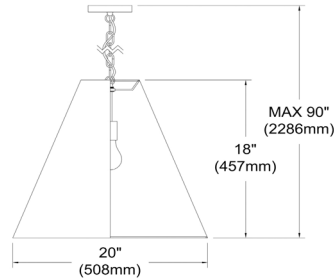

# ANA-M-MB-797 - Anaya 1LT Anaya Medium Pendant, MB w/ BK Shade

1 Light Medium Anaya Matte Black Pendant w/ Black Shade

ANA-M

<b>Height</b>	18"
<b>Width/Length</b>	20"
<b>Depth</b>	20"
<b>Weight</b>	5 lbs

<b>Body Material</b>	Fabric
<b>Finish/Color</b>	Black
<b>Type of Finish</b>	Fabric

<b>Light Qty</b>	1
<b>Light Base</b>	E26
<b>Light Max Watt</b>	100
<b>Light Inc</b>	No

<b>Dimmable</b>	Dimmable
<b>LED Compatible</b>	LED Compatible
<b>Total Wattage</b>	100W