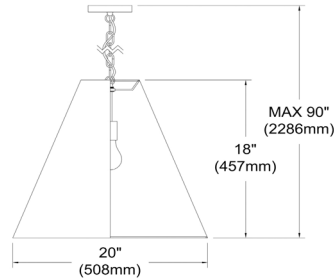

ANA-M-AGB-698 - Anaya 1LT Anaya Medium Pendant, AGB w/ BK/GLD Shade

1 Light Medium Anaya Aged Brass Pendant with Black/Gold Shade

ANA-M

Height	18"
Width/Length	20"
Depth	20"
Weight	5 lbs
Body Material	Fabric
Finish/Color	Black
Type of Finish	Fabric
Light Qty	1
Light Base	E26
Light Max Watt	100
Light Inc	No

Dimmable	Dimmable
LED Compatible	LED Compatible
Total Wattage	100W
Second Material	Metal
Second Finish/Color	Aged Brass
Second Type of Finish	Electroplated
Rated For	Dry Location
Voltage	120V
Approval	cUL or equivalent
Warranty	1 Year Limited
Install Position	Ceiling
Extension Length	72