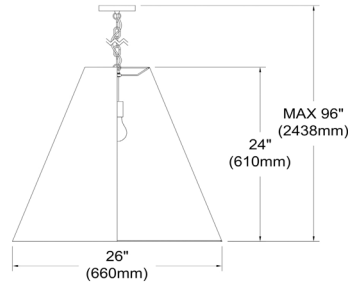

# ANA-L-AGB-790 - Anaya 1LT Anaya Large Pendant, AGB w/ WH Shade

1 Light Large Anaya Aged Brass Pendant w/ White Shade

ANA-L

<b>Height</b>	24"
<b>Width/Length</b>	26"
<b>Depth</b>	26"
<b>Weight</b>	7 lbs

<b>Body Material</b>	Fabric
<b>Finish/Color</b>	White
<b>Type of Finish</b>	Fabric

<b>Light Qty</b>	1
<b>Light Base</b>	E26
<b>Light Max Watt</b>	100
<b>Light Inc</b>	No

<b>Dimmable</b>	Dimmable
<b>LED Compatible</b>	LED Compatible
<b>Total Wattage</b>	100W