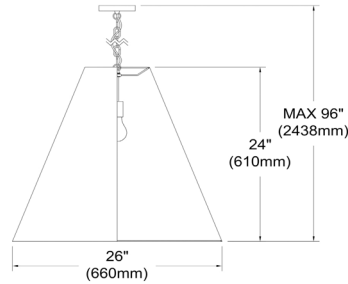

ANA-L-AGB-698 - Anaya 1LT Anaya Large Pendant, AGB w/ BK/GLD Shade

1 Light Large Anaya Aged Brass Pendant with Black/Gold Shade

ANA-L

Height	24"
Width/Length	26"
Depth	26"
Weight	7 lbs

Body Material	Fabric
Finish/Color	Black
Type of Finish	Fabric

Light Qty	1
Light Base	E26
Light Max Watt	100
Light Inc	No

Dimmable	Dimmable
LED Compatible	LED Compatible
Total Wattage	100W

Second Material	Metal
Second Finish/Color	Aged Brass
Second Type of Finish	Electroplated

Rated For	Dry Location
Voltage	120V

Approval	cUL or equivalent
Warranty	1 Year Limited
Install Position	Ceiling

Extension Length 72

Date:	Notes:
Fixture Type:	
Job Name:	

Lighting | LED | Shades | Custom Designs