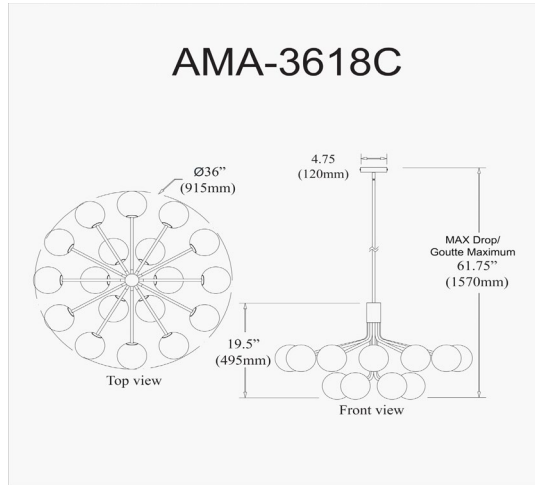

# AMA-3618C-AGB - Amanda 18LT Chandelier, AGB Finish w/ Opal Glass

18 Light Halogen Chandelier, Aged Brass with Opal Glass

<b>Height</b>	19.5"
<b>Width/Length</b>	36"
<b>Depth</b>	36"
<b>Weight</b>	18.7 lbs

<b>Body Material</b>	Metal
<b>Finish/Color</b>	Aged Brass
<b>Type of Finish</b>	Electroplated

<b>Light Qty</b>	18
<b>Light Base</b>	G9
<b>Light Max Watt</b>	25
<b>Light Inc</b>	No

<b>Dimmable</b>	Dimmable
<b>LED Compatible</b>	LED Compatible
<b>Total Wattage</b>	450W

<b>Second Material</b>	Glass
<b>Second Finish/Color</b>	White

<b>Rated For</b>	Damp Location
<b>Voltage</b>	120V

<b>Approval</b>	cUL or equivalent
<b>Warranty</b>	1 Year Limited
<b>Install Position</b>	Ceiling

<b>Extension Length</b>	39 (8+11+20)
-------------------------	--------------

Date:	Notes:
Fixture Type:	
Job Name:	

Lighting | LED | Shades | Custom Designs

[www.dainolite.com](http://www.dainolite.com) | 1-888-564-1262 | [dainolite@dainolite.com](mailto:dainolite@dainolite.com)