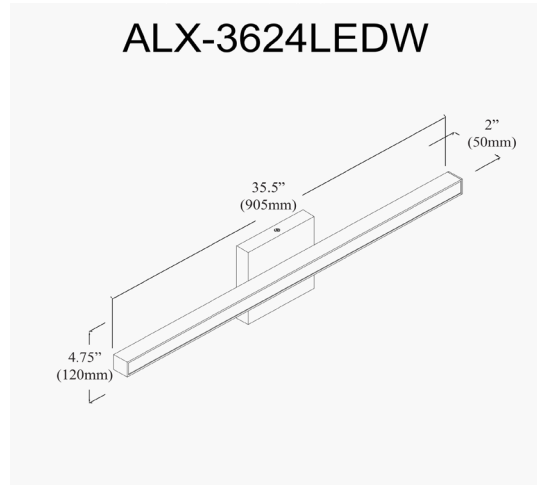

# ALX-3624LEDW-PC - Alexander 24W 3CCT Vanity, PC w/ FR Acrylic Diff

24W Colour Changing Vanity Polished Chrome with Frosted Acrylic Diffuser

<b>Height</b>	4.75"
<b>Width/Length</b>	35.5"
<b>Depth</b>	3"
<b>Weight</b>	2 lbs

<b>Body Material</b>	Metal
<b>Finish/Color</b>	Polished Chrome
<b>Type of Finish</b>	Electroplated

<b>Light Qty</b>	1
<b>Light Base</b>	AC LED
<b>Light Max Watt</b>	24
<b>Light Inc</b>	Yes
<b>Light Lumens</b>	1920(Initial) 1344(delivered)
<b>Light CRI</b>	90+
<b>Light CCT</b>	3000K/4000K/5000K
<b>Light Life</b>	30000 Hours