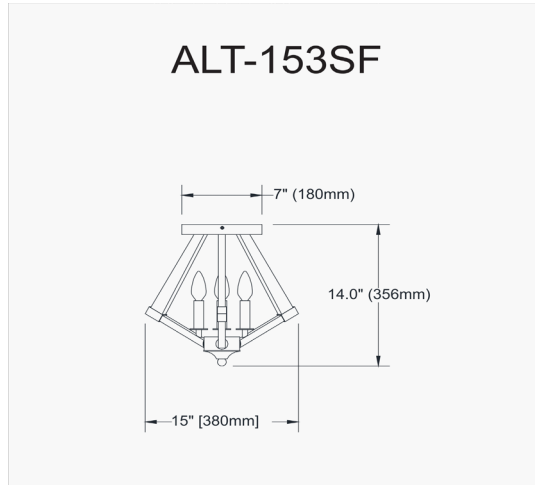

ALT-153SF-MB - Aalto 3LT Semi-Flush Mount, MB w/ Clear Acrylic

3 Light Incandescent Matte Black Semi-Flush Mount w/ Clear Acrylic

Height	14"
Width/Length	15"
Depth	15"
Weight	4 lbs

Body Material	Metal
Finish/Color	Black
Type of Finish	Painted

Light Qty	3
Light Base	E12
Light Max Watt	60
Light Inc	No

Dimmable	Dimmable
LED Compatible	LED Compatible
Total Wattage	180W

Second Material	Acrylic
Second Finish/Color	Clear

Rated For	Damp Location
Voltage	120V