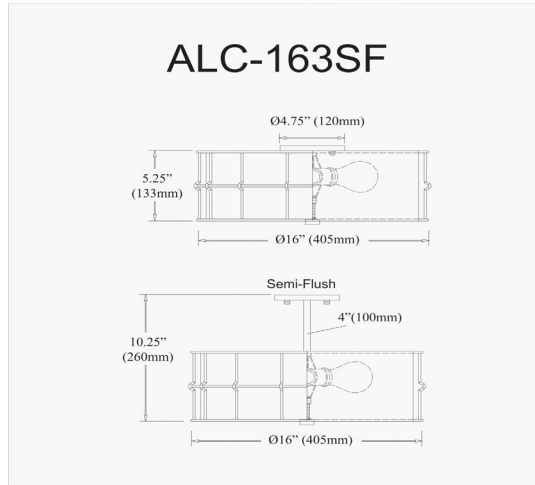

# ALC-163SF-MB - Alcala 3LT Semi-Flush Mount, MB w/WH shade

3 Light Incandescent Matte Black Semi-Flush Mount Fixture w/White Shade

<b>Height</b>	10.25"
<b>Width/Length</b>	16"
<b>Depth</b>	16"
<b>Weight</b>	5 lbs

<b>Body Material</b>	Metal
<b>Finish/Color</b>	Black
<b>Type of Finish</b>	Painted

<b>Light Qty</b>	3
<b>Light Base</b>	E26
<b>Light Max Watt</b>	60
<b>Light Inc</b>	No

<b>Dimmable</b>	Dimmable
<b>LED Compatible</b>	LED Compatible
<b>Total Wattage</b>	180W

<b>Extension Length</b>	4
-------------------------	---

Date:	Notes:
Fixture Type:	
Job Name:	

Lighting | LED | Shades | Custom Designs

[www.dainolite.com](http://www.dainolite.com) | 1-888-564-1262 | [dainolite@dainolite.com](mailto:dainolite@dainolite.com)