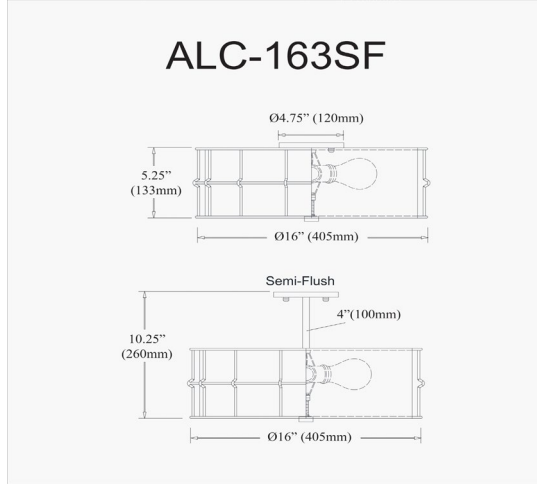

ALC-163SF-AGB - Alcala 3LT Semi-Flush Mount, AGB w/WH shade

3 Light Incandescent Aged Brass Semi-Flush Mount Fixture w/White Shade

Height	10.25"
Width/Length	16"
Depth	16"
Weight	5 lbs

Body Material	Metal
Finish/Color	Aged Brass
Type of Finish	Electroplated

Light Qty	3
Light Base	E26
Light Max Watt	60
Light Inc	No

Dimmable	Dimmable
LED Compatible	LED Compatible
Total Wattage	180W

Second Material	Fabric
Second Finish/Color	White
Second Type of Finish	Fabric

Rated For	Dry Location
Voltage	120V

Approval	cUL or equivalent
Warranty	1 Year Limited
Install Position	Ceiling

Extension Length	4
-------------------------	---

Date:	Notes:
Fixture Type:	
Job Name:	

Lighting | LED | Shades | Custom Designs