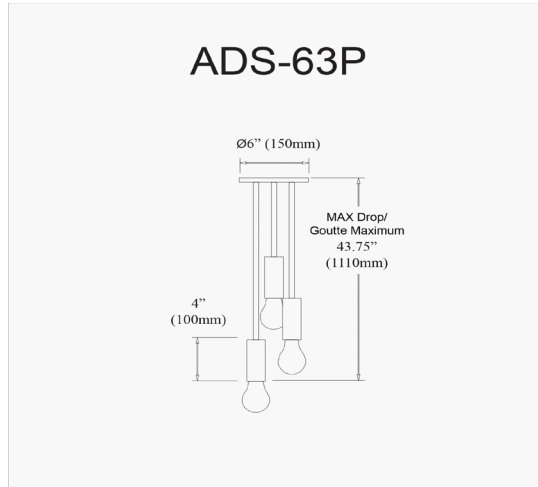

# ADS-63P-PC - Adams 3LT Incandescent Pendant, PC

3 Light Incandescent Pendant, Polished Chrome

<b>Height</b>	4"
<b>Width/Length</b>	6"
<b>Depth</b>	6"
<b>Weight</b>	4 lbs

<b>Body Material</b>	Metal
<b>Finish/Color</b>	Polished Chrome
<b>Type of Finish</b>	Electroplated

<b>Light Qty</b>	3
<b>Light Base</b>	E26
<b>Light Max Watt</b>	60
<b>Light Inc</b>	No

<b>Dimmable</b>	Dimmable
<b>LED Compatible</b>	LED Compatible
<b>Total Wattage</b>	180W

<b>Rated For</b>	Damp Location
<b>Voltage</b>	120V