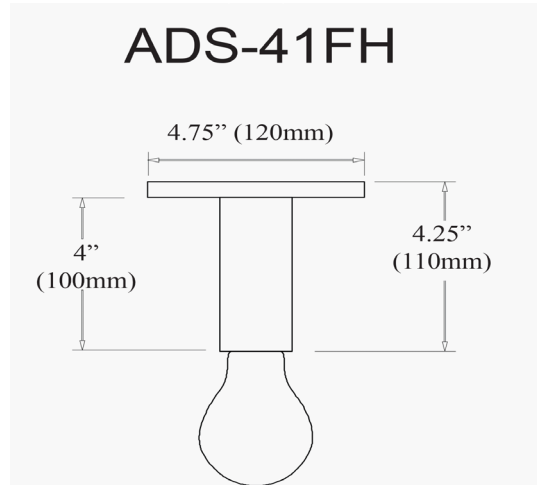

ADS-41FH-MB - Adams 1LT Incandescent Flush Mount, MB

1 Light Incandescent Flush Mount, Matte Black

Height	4.25"
Width/Length	4.75"
Depth	4.75"
Weight	0.75 lbs

Body Material	Metal
Finish/Color	Black
Type of Finish	Painted

Light Qty	1
Light Base	E26
Light Max Watt	60
Light Inc	No

Dimmable	Dimmable
LED Compatible	LED Compatible
Total Wattage	60W

Rated For	Damp Location
Voltage	120V

Approval	cUL or equivalent
Warranty	1 Year Limited
Install Position	Ceiling