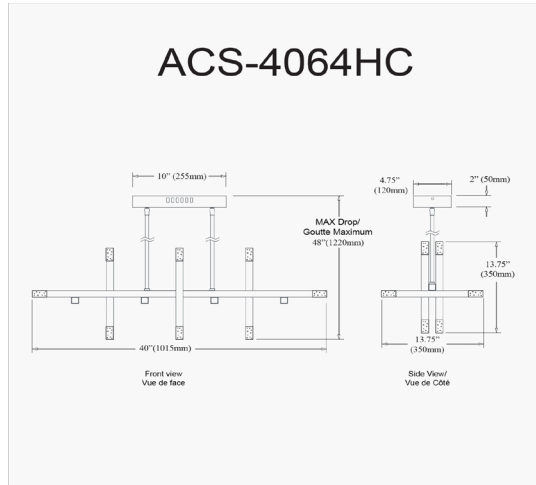

ACS-4064HC-PC-FR - Acasia 48W Horiz Chandelier, PC w/ Frosted Acrylic Diff

48W Horizontal Chandelier Polished Chrome with Frosted Acrylic Diffuser

Height	13.75"
Width/Length	40"
Depth	13.75"
Weight	6 lbs

Body Material	Metal
Finish/Color	Polished Chrome
Type of Finish	Electroplated

Light Qty	16
Light Base	LED
Light Max Watt	3
Light Inc	Yes
Light Lumens	3840
Light CRI	90+
Light CCT	3000K
Light Life	30000 Hours

Dimmable	Dimmable
LED Compatible	Integrated LED
Total Wattage	48W

Second Material	Acrylic
Second Finish/Color	Frosted

Rated For	Damp Location
Voltage	120V

Approval	cUL or equivalent
Warranty	3 Years Limited
Install Position	Ceiling

Extension Length	39 (8+11+20)
-------------------------	--------------

Date:	Notes:
Fixture Type:	
Job Name:	

Lighting | LED | Shades | Custom Designs

www.dainolite.com | 1-888-564-1262 | dainolite@dainolite.com