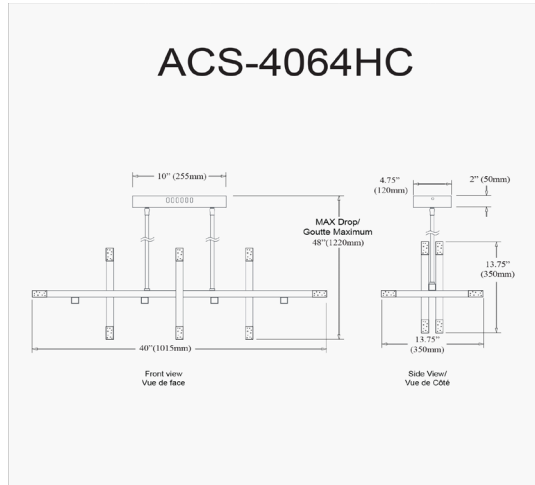

# ACS-4064HC-MB-FR - Acasia 48W Horiz Chandelier, MB w/ Frosted Acrylic Diff

48W Horizontal Chandelier Matte Black with Frosted Acrylic Diffuser

Height	13.75"
Width/Length	40"
Depth	13.75"
Weight	6 lbs

Body Material	Metal
Finish/Color	Matte Black
Type of Finish	Painted

Light Qty	16
Light Base	LED
Light Max Watt	3
Light Inc	Yes
Light Lumens	3840
Light CRI	90+
Light CCT	3000K
Light Life	30000 Hours

Dimmable	Dimmable
LED Compatible	Integrated LED
Total Wattage	48W

Second Material	Acrylic
Second Finish/Color	Frosted

Rated For	Damp Location
Voltage	120V

Approval	cUL or equivalent
Warranty	3 Years Limited
Install Position	Ceiling

Extension Length	39 (8+11+20)
------------------	--------------

Date:	Notes:
Fixture Type:	
Job Name:	