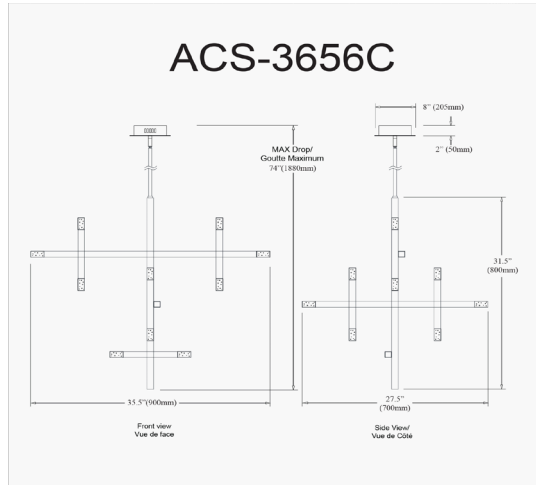

ACS-3656C-PC-FR - Acasia 42W Chandelier, PC w/ Frosted Acrylic Diff

42W Chandelier Polished Chrome with Frosted Acrylic Diffuser

Height	31.5"
Width/Length	35.5"
Depth	27.5"
Weight	8 lbs

Body Material	Metal
Finish/Color	Polished Chrome
Type of Finish	Electroplated

Light Qty	14
Light Base	LED
Light Max Watt	3
Light Inc	Yes
Light Lumens	3360
Light CRI	90+
Light CCT	3000K
Light Life	30000 Hours

Dimmable	Dimmable
LED Compatible	Integrated LED
Total Wattage	42W

Second Material	Acrylic
Second Finish/Color	Frosted

Rated For	Damp Location
Voltage	120V

Approval	cUL or equivalent
Warranty	3 Years Limited
Install Position	Ceiling

Extension Length	39 (8+11+20)
-------------------------	--------------

Date:	Notes:
Fixture Type:	
Job Name:	