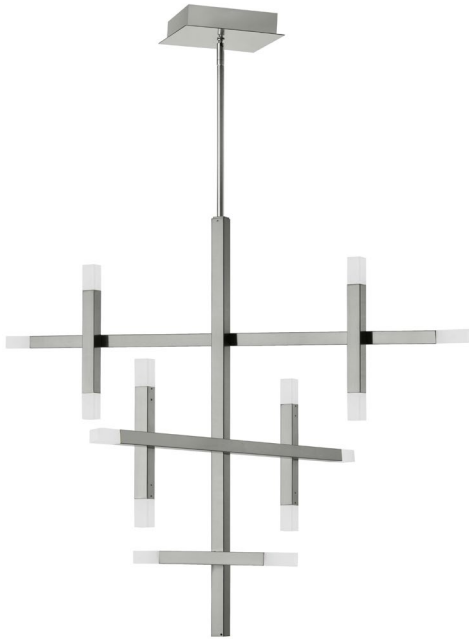

ACS-3656C-PC-FR - Acasia 42W Chandelier, PC w/ Frosted Acrylic Diff

42W Chandelier Polished Chrome with Frosted Acrylic Diffuser

Height	31.5"
Width/Length	35.5"
Depth	27.5"
Weight	8 lbs

Body Material	Metal
Finish/Color	Polished Chrome
Type of Finish	Electroplated

Light Qty	14
Light Base	LED
Light Max Watt	3
Light Inc	Yes
Light Lumens	3360
Light CRI	90+
Light CCT	3000K
Light Life	30000 Hours

Dimmable	Dimmable
LED Compatible	Integrated LED
Total Wattage	42W

Second Material	Acrylic
Second Finish/Color	Frosted