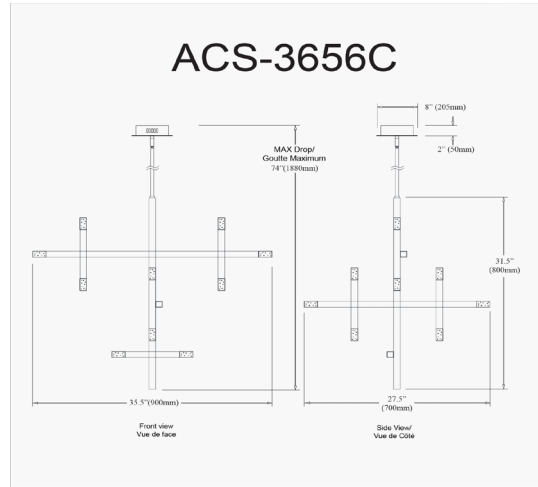

ACS-3656C-MB-FR - Acasia 42W Chandelier, MB w/ Frosted Acrylic Diff

42W Chandelier Matte Black with Frosted Acrylic Diffuser

Height	31.5"
Width/Length	35.5"
Depth	27.5"
Weight	8 lbs

Body Material	Metal
Finish/Color	Matte Black
Type of Finish	Painted

Light Qty	14
Light Base	LED
Light Max Watt	3
Light Inc	Yes
Light Lumens	3360
Light CRI	90+
Light CCT	3000K
Light Life	30000 Hours

Dimmable	Dimmable
LED Compatible	Integrated LED
Total Wattage	42W

Second Material	Acrylic
Second Finish/Color	Frosted

Rated For	Damp Location
Voltage	120V

Approval	cUL or equivalent
Warranty	3 Years Limited
Install Position	Ceiling

Extension Length	39 (8+11+20)
-------------------------	--------------

Date:	Notes:
Fixture Type:	
Job Name:	