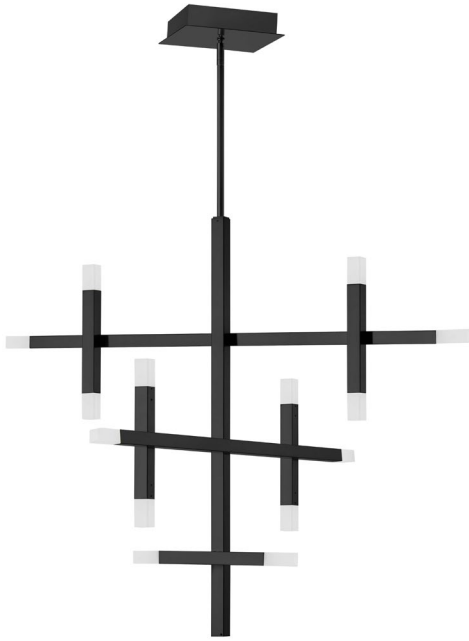

ACS-3656C-MB-FR - Acasia 42W Chandelier, MB w/ Frosted Acrylic Diff

42W Chandelier Matte Black with Frosted Acrylic Diffuser

Height	31.5"
Width/Length	35.5"
Depth	27.5"
Weight	8 lbs

Body Material	Metal
Finish/Color	Matte Black
Type of Finish	Painted

Light Qty	14
Light Base	LED
Light Max Watt	3
Light Inc	Yes
Light Lumens	3360
Light CRI	90+
Light CCT	3000K
Light Life	30000 Hours

Dimmable	Dimmable
LED Compatible	Integrated LED
Total Wattage	42W

Second Material	Acrylic
Second Finish/Color	Frosted