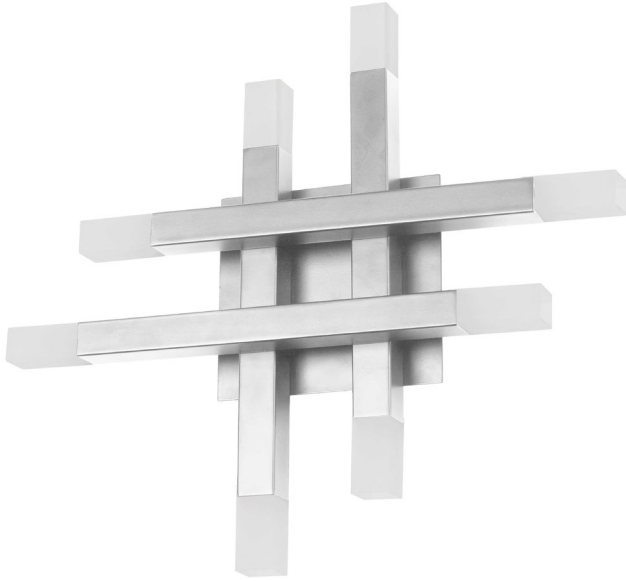

ACS-1432W-PC-FR - Acasia 24W Wall Sconce, PC w/ Frosted Acrylic Diff

24W Wall Sconce Polished Chrome with Frosted Acrylic Diffuser

Height	15.75"
Width/Length	15.75"
Depth	3.25"
Weight	3 lbs

Body Material	Metal
Finish/Color	Polished Chrome
Type of Finish	Electroplated

Light Qty	8
Light Base	LED
Light Max Watt	3
Light Inc	Yes
Light Lumens	1920
Light CRI	90+
Light CCT	3000K
Light Life	30000 Hours

Dimmable	Dimmable
LED Compatible	Integrated LED
Total Wattage	24W

Second Material	Acrylic
Second Finish/Color	Frosted