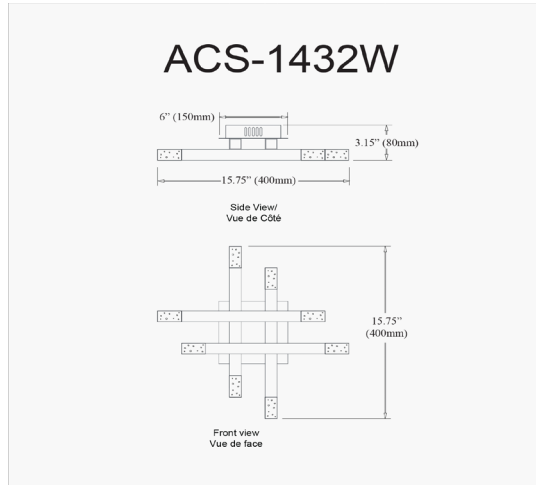

ACS-1432W-PC-FR - Acasia 24W Wall Sconce, PC w/ Frosted Acrylic Diff

24W Wall Sconce Polished Chrome with Frosted Acrylic Diffuser

Height	15.75"
Width/Length	15.75"
Depth	3.25"
Weight	3 lbs

Body Material	Metal
Finish/Color	Polished Chrome
Type of Finish	Electroplated

Light Qty	8
Light Base	LED
Light Max Watt	3
Light Inc	Yes
Light Lumens	1920
Light CRI	90+
Light CCT	3000K
Light Life	30000 Hours

Dimmable	Dimmable
LED Compatible	Integrated LED
Total Wattage	24W

Second Material	Acrylic
Second Finish/Color	Frosted