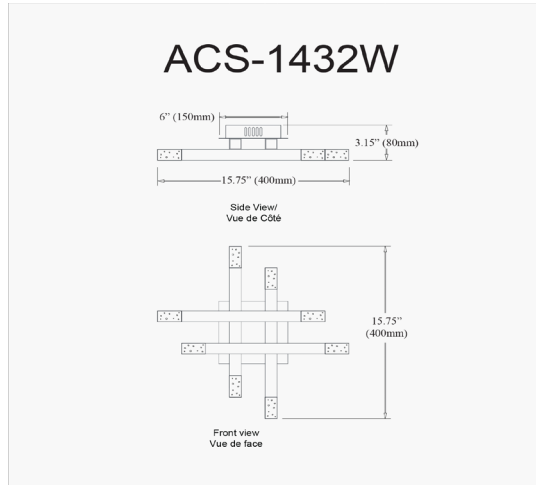

ACS-1432W-MB-FR - Acasia 24W Wall Sconce, MB w/ Frosted Acrylic Diff

24W Wall Sconce Matte Black with Frosted Acrylic Diffuser

Height	15.75"
Width/Length	15.75"
Depth	3.25"
Weight	3 lbs

Body Material	Metal
Finish/Color	Matte Black
Type of Finish	Painted

Light Qty	8
Light Base	LED
Light Max Watt	3
Light Inc	Yes
Light Lumens	1920
Light CRI	90+
Light CCT	3000K
Light Life	30000 Hours

Dimmable	Dimmable
LED Compatible	Integrated LED
Total Wattage	24W

Second Material	Acrylic
Second Finish/Color	Frosted