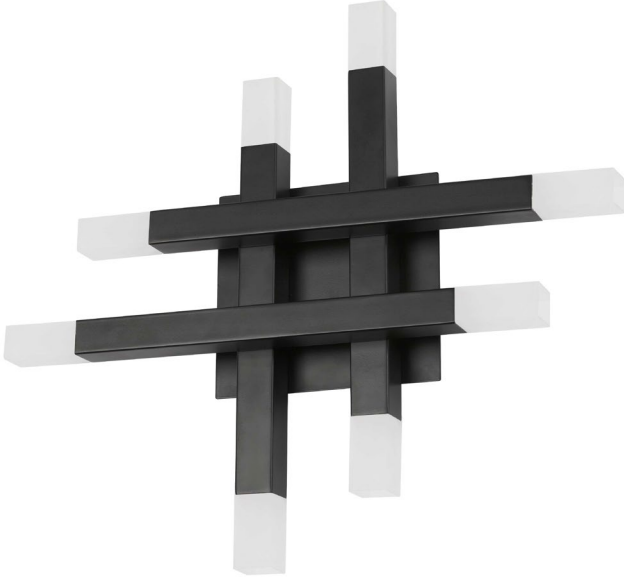

ACS-1432W-MB-FR - Acasia 24W Wall Sconce, MB w/ Frosted Acrylic Diff

24W Wall Sconce Matte Black with Frosted Acrylic Diffuser

Height	15.75"
Width/Length	15.75"
Depth	3.25"
Weight	3 lbs

Body Material	Metal
Finish/Color	Matte Black
Type of Finish	Painted

Light Qty	8
Light Base	LED
Light Max Watt	3
Light Inc	Yes
Light Lumens	1920
Light CRI	90+
Light CCT	3000K
Light Life	30000 Hours

Dimmable	Dimmable
LED Compatible	Integrated LED
Total Wattage	24W

Second Material	Acrylic
Second Finish/Color	Frosted