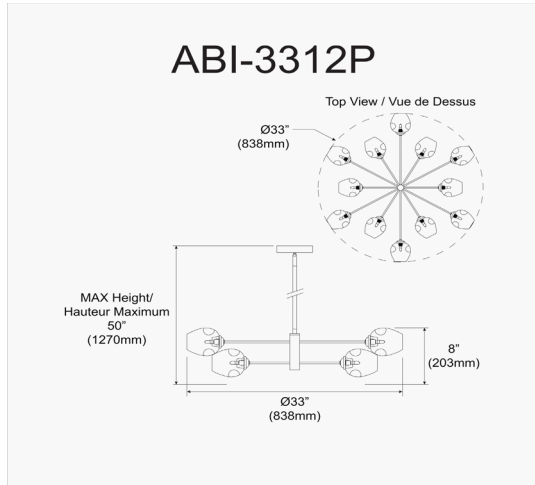

# ABI-3312P-VB - Abii 12LT Halogen Chandelier, VB with Champagne Glass

12 Light Pendant, Vintage Bronze Finish with Champagne Glass

<b>Height</b>	8"
<b>Width/Length</b>	33"
<b>Depth</b>	33"
<b>Weight</b>	12 lbs

<b>Body Material</b>	Metal
<b>Finish/Color</b>	Vintage Bronze
<b>Type of Finish</b>	Electroplated

<b>Light Qty</b>	12
<b>Light Base</b>	G9
<b>Light Max Watt</b>	40
<b>Light Inc</b>	No

<b>Dimmable</b>	Dimmable
<b>LED Compatible</b>	LED Compatible
<b>Total Wattage</b>	480W

<b>Second Material</b>	Glass
<b>Second Finish/Color</b>	Champagne

<b>Rated For</b>	Dry Location
<b>Voltage</b>	120V

<b>Approval</b>	cUL or equivalent
<b>Warranty</b>	1 Year Limited
<b>Install Position</b>	Ceiling

<b>Extension Length</b>	39 (8+11+20)
-------------------------	--------------

Date:	Notes:
Fixture Type:	
Job Name:	

Lighting | LED | Shades | Custom Designs

www.dainolite.com 1-888-564-1262 dainolite@dainolite.com