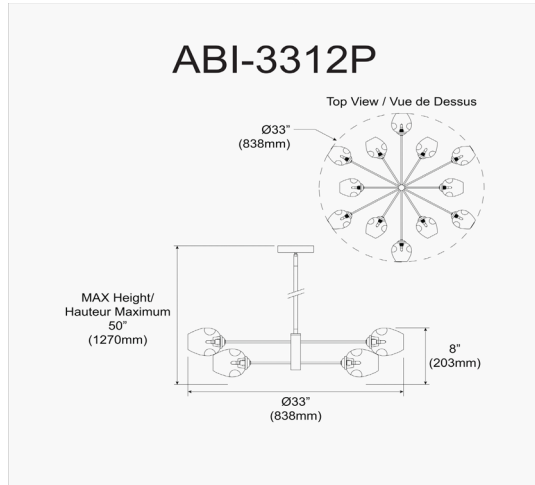

# ABI-3312P-VB-SP-CLR - Abii 12LT Chandelier, VB with Clear Glass

12 Light Halogen Pendant, Vintage Bronze with Clear Glass

<b>Height</b>	8"
<b>Width/Length</b>	33"
<b>Depth</b>	33"
<b>Weight</b>	12 lbs

<b>Body Material</b>	Metal
<b>Finish/Color</b>	Vintage Bronze
<b>Type of Finish</b>	Electroplated

<b>Light Qty</b>	12
<b>Light Base</b>	G9
<b>Light Max Watt</b>	40
<b>Light Inc</b>	No

<b>Dimmable</b>	Dimmable
<b>LED Compatible</b>	LED Compatible
<b>Total Wattage</b>	480W

**Extension Length** 39 (8+11+20)

Date:	Notes:
Fixture Type:	
Job Name:	

Lighting | LED | Shades | Custom Designs

[www.dainolite.com](http://www.dainolite.com) | 1-888-564-1262 | [dainolite@dainolite.com](mailto:dainolite@dainolite.com)