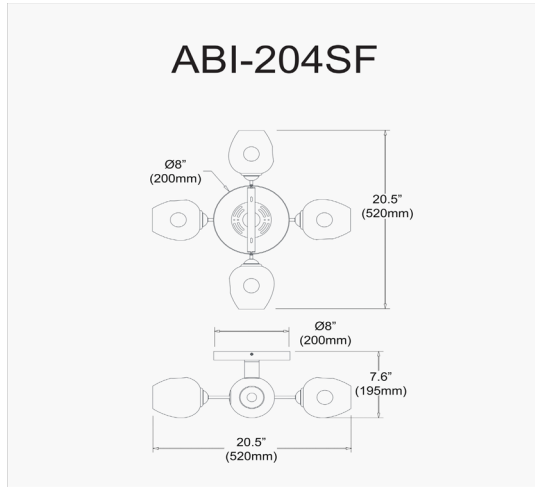

ABI-204SF-VB - Abii 4LT Semi Flush, VB Finish w/ Champagne Gla

4 Light Halogen Semi Flush, Vintage Bronze with Champagne Glass

Height	7.75"
Width/Length	20.5"
Depth	20.5"
Weight	3 lbs

Body Material	Metal
Finish/Color	Vintage Bronze
Type of Finish	Electroplated

Light Qty	4
Light Base	G9
Light Max Watt	40
Light Inc	No

Dimmable	Dimmable
LED Compatible	LED Compatible
Total Wattage	160W

Second Material	Glass
Second Finish/Color	Champagne

Rated For	Damp Location
Voltage	120V