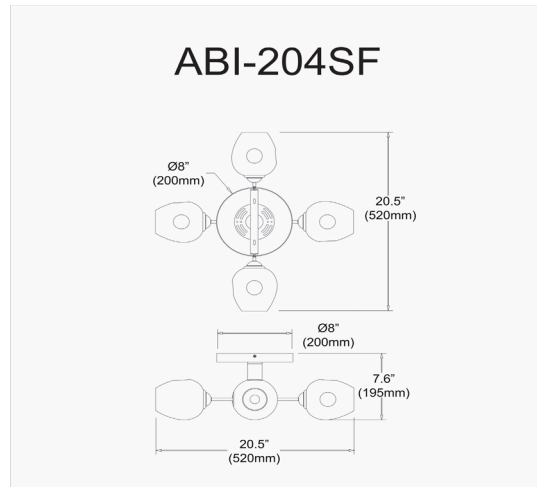

ABI-204SF-VB-CLR - Abii 4LT Semi Flush, VB Finish w/ Clear Glass

4 Light Halogen Semi Flush, Vintage Bronze with Clear Glass

Height	7.75"
Width/Length	20.5"
Depth	20.5"
Weight	3 lbs

Body Material	Metal
Finish/Color	Vintage Bronze
Type of Finish	Electroplated

Light Qty	4
Light Base	G9
Light Max Watt	40
Light Inc	No

Dimmable	Dimmable
LED Compatible	LED Compatible
Total Wattage	160W

Second Material	Glass
Second Finish/Color	Clear

Rated For	Damp Location
Voltage	120V