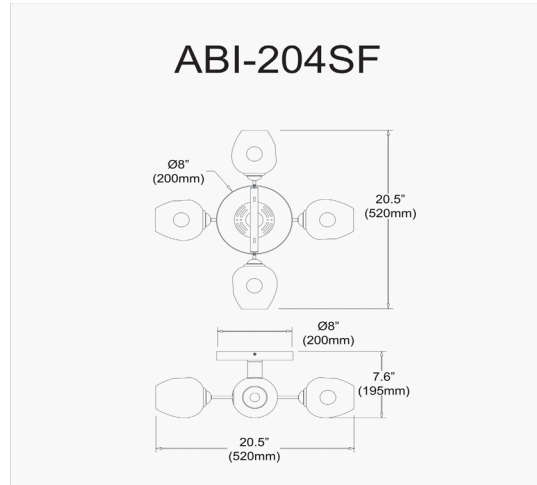

# ABI-204SF-VB-CLR - Abii 4LT Semi Flush, VB Finish w/ Clear Glass

4 Light Halogen Semi Flush, Vintage Bronze with Clear Glass

<b>Height</b>	7.75"
<b>Width/Length</b>	20.5"
<b>Depth</b>	20.5"
<b>Weight</b>	3 lbs

<b>Body Material</b>	Metal
<b>Finish/Color</b>	Vintage Bronze
<b>Type of Finish</b>	Electroplated

<b>Light Qty</b>	4
<b>Light Base</b>	G9
<b>Light Max Watt</b>	40
<b>Light Inc</b>	No

<b>Dimmable</b>	Dimmable
<b>LED Compatible</b>	LED Compatible
<b>Total Wattage</b>	160W