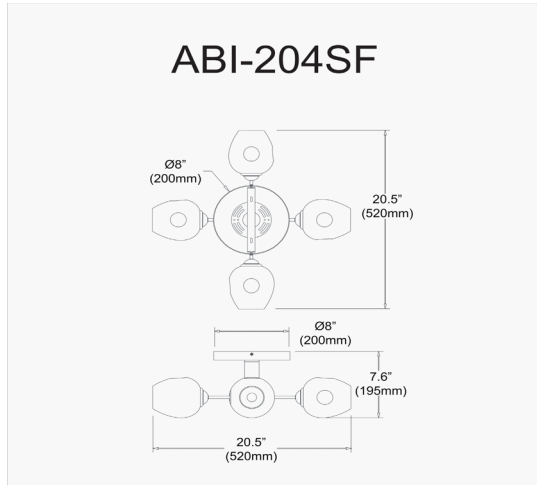

ABI-204SF-MB-CLR - Abii 4LT Semi Flush, MB w/ Clear Glass

4 Light Halogen Matte Black Semi Flush w/ Clear Glass

Height	7.75"
Width/Length	20.5"
Depth	20.5"
Weight	3 lbs

Body Material	Metal
Finish/Color	Black
Type of Finish	Painted

Light Qty	4
Light Base	G9
Light Max Watt	40
Light Inc	No

Dimmable	Dimmable
LED Compatible	LED Compatible
Total Wattage	160W

Second Material	Glass
Second Finish/Color	Clear

Rated For	Damp Location
Voltage	120V