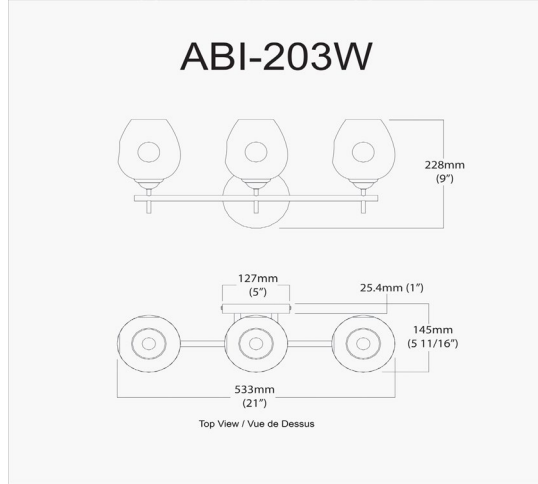

# ABI-203W-VB - Abii 3LT Halogen Vanity VB w/ Champagne Glass

3 Light Halogen Vanity Vintage Bronze with Champagne Glass

<b>Height</b>	9"
<b>Width/Length</b>	21"
<b>Depth</b>	5.75"
<b>Weight</b>	3 lbs

<b>Body Material</b>	Metal
<b>Finish/Color</b>	Vintage Bronze
<b>Type of Finish</b>	Electroplated

<b>Light Qty</b>	3
<b>Light Base</b>	G9
<b>Light Max Watt</b>	40
<b>Light Inc</b>	No

<b>Dimmable</b>	Dimmable
<b>LED Compatible</b>	LED Compatible
<b>Total Wattage</b>	120W

<b>Second Material</b>	Glass
<b>Second Finish/Color</b>	Champagne