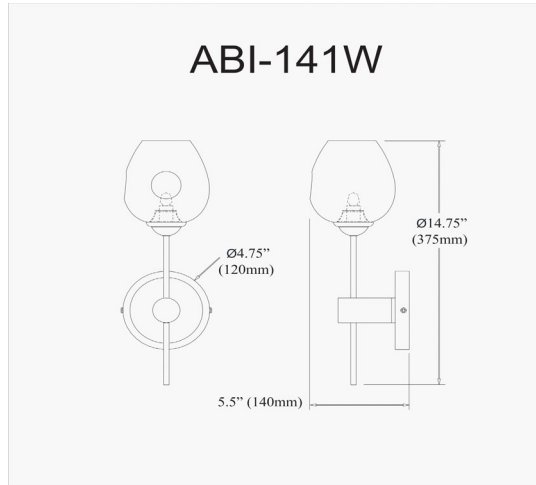

# ABI-141W-MB-CLR - Abii 1LT Vanity Light, MB w/ Clear Glass

1 Light Halogen Matte Black Vanity Light w/ Clear Glass

<b>Height</b>	14.75"
<b>Width/Length</b>	4.75"
<b>Depth</b>	4.75"
<b>Weight</b>	2 lbs

<b>Body Material</b>	Metal
<b>Finish/Color</b>	Black
<b>Type of Finish</b>	Painted

<b>Light Qty</b>	1
<b>Light Base</b>	G9
<b>Light Max Watt</b>	40
<b>Light Inc</b>	No

<b>Dimmable</b>	Dimmable
<b>LED Compatible</b>	LED Compatible
<b>Total Wattage</b>	40W