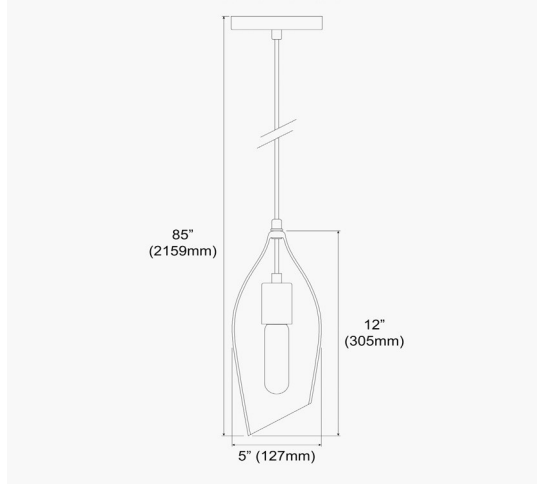

# ABB-61P-CL - Abba 1LT Incandescent Pendant, Blk Finish w/Clear Glass

1 Light Incandescent Pendant, Black Finish with Clear Glass

<b>Height</b>	12"
<b>Width/Length</b>	5"
<b>Depth</b>	5"
<b>Weight</b>	3 lbs

<b>Body Material</b>	Glass
<b>Finish/Color</b>	Black
<b>Type of Finish</b>	Painted

<b>Light Qty</b>	1
<b>Light Base</b>	E26
<b>Light Max Watt</b>	60
<b>Light Inc</b>	No

<b>Dimmable</b>	Dimmable
<b>LED Compatible</b>	LED Compatible
<b>Total Wattage</b>	60W