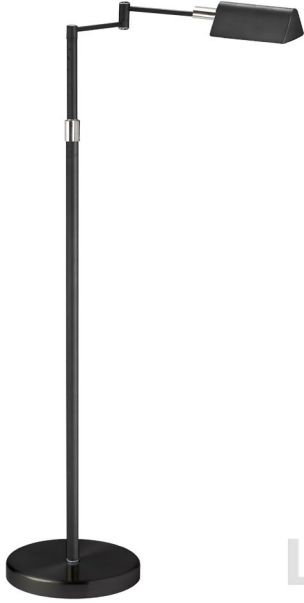

9257LEDF-BK - 9W Swing Arm Floor, Black Finish

9W LED Swing Arm Floor Lamp, Black Finish

LED

| | |
|---------------------|---------|
| Height | 50.25" |
| Width/Length | 23.25" |
| Depth | 9" |
| Weight | 7.5 lbs |

| | |
|-----------------------|---------|
| Body Material | Metal |
| Finish/Color | Black |
| Type of Finish | Painted |

| | |
|-----------------------|-------------|
| Light Qty | 1 |
| Light Base | LED |
| Light Max Watt | 9 |
| Light Inc | Yes |
| Light Lumens | 765 |
| Light CRI | 80+ |
| Light CCT | 3000K |
| Light Life | 30000 Hours |

| | |
|-----------------------|----------------|
| Dimmable | Dimmable |
| LED Compatible | Integrated LED |
| Total Wattage | 9W |

| | |
|------------------------------|-----------------|
| Second Material | Metal |
| Second Finish/Color | Polished Chrome |
| Second Type of Finish | Electroplated |