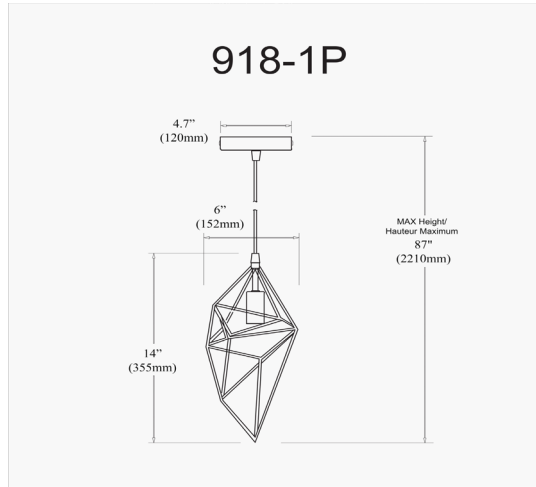

918-1P-BK - 1LT Incandescent Pendant, BK

1 Light Incandescent Pendant, Black Finish

Height	14"
Width/Length	5"
Depth	5"
Weight	1 lbs

Body Material	Metal
Finish/Color	Black
Type of Finish	Painted

Light Qty	1
Light Base	E12
Light Max Watt	60
Light Inc	No

Dimmable	Dimmable
LED Compatible	LED Compatible
Total Wattage	60W

Rated For	Dry Location
Voltage	120V

Approval	cUL or equivalent
Warranty	1 Year Limited
Install Position	Ceiling

Extension Length	72
-------------------------	----