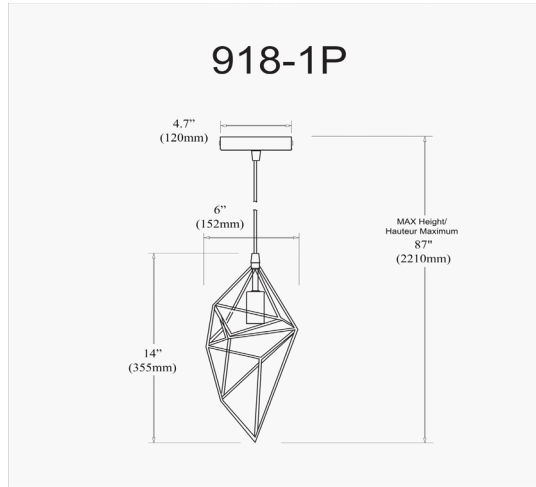

918-1P-BK - 1LT Incandescent Pendant, BK

1 Light Incandescent Pendant, Black Finish

Height	14"
Width/Length	5"
Depth	5"
Weight	1 lbs
Body Material	Metal
Finish/Color	Black
Type of Finish	Painted
Light Qty	1
Light Base	E12
Light Max Watt	60
Light Inc	No

Dimmable	Dimmable
LED Compatible	LED Compatible
Total Wattage	60W

Rated For	Dry Location
Voltage	120V
Approval	cUL or equivalent
Warranty	1 Year Limited
Install Position	Ceiling
Extension Length	72

Date:	Notes:
Fixture Type:	
Job Name:	