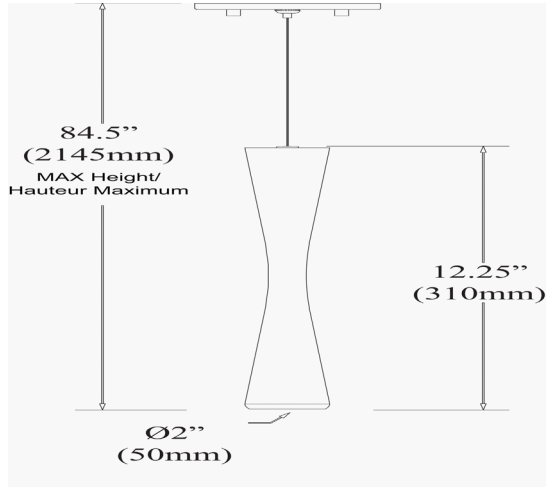

8901LED-1P-SC - 5W Pendant, Satin Chrome Finish

5 Watt LED Pendant, Satin Chrome Finish

Height	12.25"
Width/Length	2"
Depth	2"
Weight	4 lbs

Body Material	Metal
Finish/Color	Satin Chrome
Type of Finish	Electroplated

Light Qty	1
Light Base	LED
Light Max Watt	5
Light Inc	Yes
Light Lumens	400
Light CRI	90+
Light CCT	3000K
Light Life	30000 Hours

Dimmable	Dimmable
LED Compatible	Integrated LED
Total Wattage	5W

Second Material	Acrylic
Second Finish/Color	Clear

Rated For	Damp Location
Voltage	120V

Approval	cUL or equivalent
Warranty	3 Years Limited
Install Position	Ceiling

Extension Length	72
-------------------------	----

Date:	Notes:
Fixture Type:	
Job Name:	