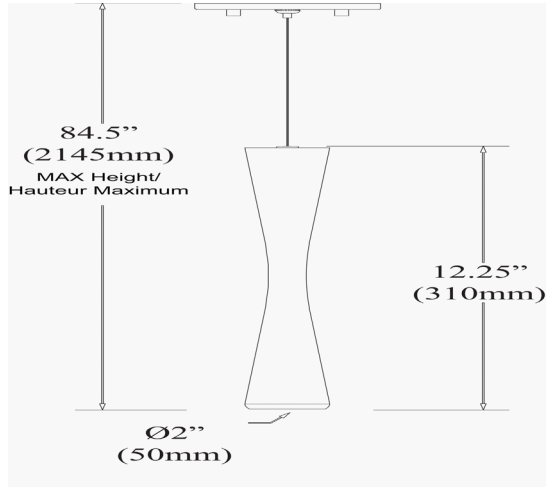

8901LED-1P-MB - 5W Pendant, Matte Black Finish

5 Watt LED Pendant, Matte Black Finish

Height	12.25"
Width/Length	2"
Depth	2"
Weight	4 lbs

Body Material	Metal
Finish/Color	Black
Type of Finish	Painted

Light Qty	1
Light Base	LED
Light Max Watt	5
Light Inc	Yes
Light Lumens	400
Light CRI	90+
Light CCT	3000K
Light Life	30000 Hours

Dimmable	Dimmable
LED Compatible	Integrated LED
Total Wattage	5W

Second Material	Acrylic
Second Finish/Color	Clear

Rated For	Damp Location
Voltage	120V

Approval	cUL or equivalent
Warranty	3 Years Limited
Install Position	Ceiling

Extension Length	72
-------------------------	----

Date:	Notes:
Fixture Type:	
Job Name:	

Lighting | LED | Shades | Custom Designs

www.dainolite.com | 1-888-564-1262 | dainolite@dainolite.com