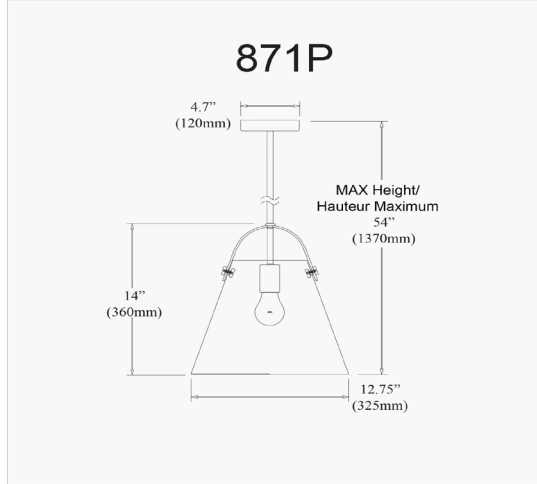

871P-WH - Polly 1LT Incandescent Pendant, MW w/ Clear Glass

1 Light Incandescent Pendant Matte White Finish with Clear Glass

Height	14"
Width/Length	12.75"
Depth	12.75"
Weight	5 lbs

Body Material	Glass
Finish/Color	Clear

Light Qty	1
Light Base	E26
Light Max Watt	60
Light Inc	No

Dimmable	Dimmable
LED Compatible	LED Compatible
Total Wattage	60W

Second Material	Metal
Second Finish/Color	White
Second Type of Finish	Painted

Rated For	Dry Location
Voltage	120V

Approval	cUL or equivalent
Warranty	1 Year Limited
Install Position	Ceiling

Extension Length	39 (8+11+20)
-------------------------	--------------

Date:	Notes:
Fixture Type:	
Job Name:	

Lighting | LED | Shades | Custom Designs