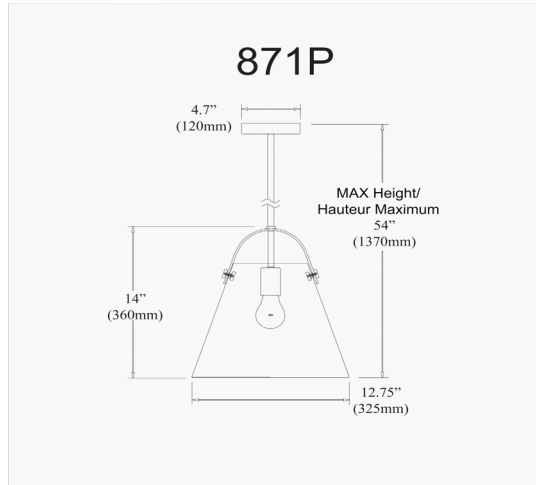

871P-PC - Polly 1LT Incandescent Pendant, PC w/ Clear Glass

1 Light Incandescent Pendant Polished Chrome Finish with Clear Glass

Height	14"
Width/Length	12.75"
Depth	12.75"
Weight	5 lbs

Body Material	Glass
Finish/Color	Clear

Light Qty	1
Light Base	E26
Light Max Watt	60
Light Inc	No

Dimmable	Dimmable
LED Compatible	LED Compatible
Total Wattage	60W

Second Material	Metal
Second Finish/Color	Polished Chrome
Second Type of Finish	Electroplated