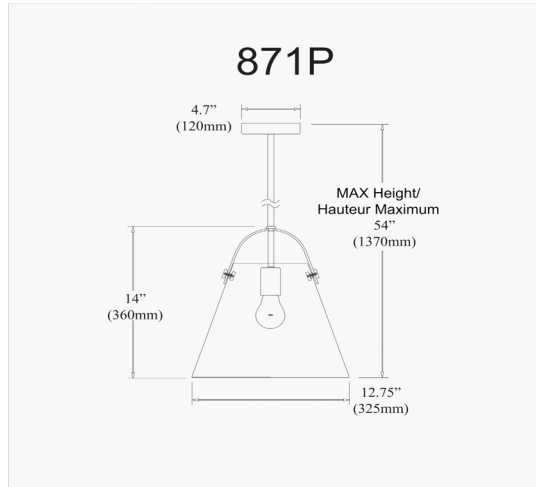

871P-BK - Polly 1LT Incandescent Pendant, Black w/ Clear Glass

1 Light Incandescent Pendant Matte Black Finish with Clear Glass

Height	14"
Width/Length	12.75"
Depth	12.75"
Weight	5 lbs

Body Material	Glass
Finish/Color	Clear

Light Qty	1
Light Base	E26
Light Max Watt	60
Light Inc	No

Dimmable	Dimmable
LED Compatible	LED Compatible
Total Wattage	60W

Second Material	Metal
Second Finish/Color	Black
Second Type of Finish	Painted

Rated For	Dry Location
Voltage	120V

Approval	cUL or equivalent
Warranty	1 Year Limited
Install Position	Ceiling

Extension Length	39 (8+11+20)
-------------------------	--------------

Date:	Notes:
Fixture Type:	
Job Name:	

Lighting | LED | Shades | Custom Designs