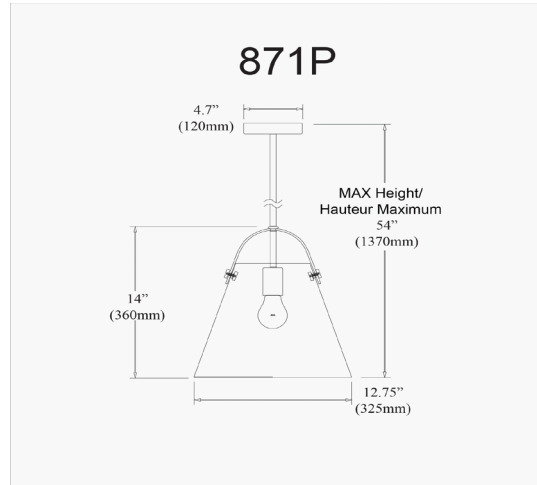

871P-AGB - Polly 1LT Incandescent Pendant, Aged Brass w/Clear Glass

1 Light Incandescent Pendant Aged Brass Finish with Clear Glass

Height	14"
Width/Length	12.75"
Depth	12.75"
Weight	5 lbs

Body Material	Glass
Finish/Color	Clear