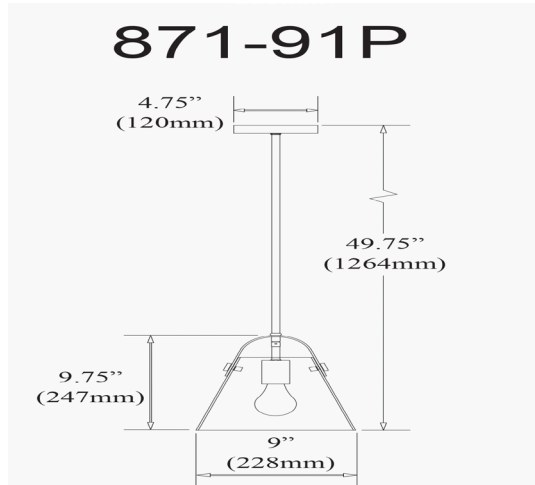

871-91P-AGB - Polly 1LT Incandescent Pendant, AGB w/ CLR Glass

1 Light Incandescent Pendant, Aged Brass w/ Clear Glass

Height	9.75"
Width/Length	9"
Depth	9"
Weight	4 lbs

Body Material	Glass
Finish/Color	Clear

Light Qty	1
Light Base	E26
Light Max Watt	60
Light Inc	No

Dimmable	Dimmable
LED Compatible	LED Compatible
Total Wattage	60W

Second Material	Metal
Second Finish/Color	Aged Brass
Second Type of Finish	Electroplated

Rated For	Damp Location
Voltage	120V

Approval	cUL or equivalent
Warranty	1 Year Limited
Install Position	Ceiling

Extension Length	39 (8+11+20)
-------------------------	--------------

Date:	Notes:
Fixture Type:	
Job Name:	