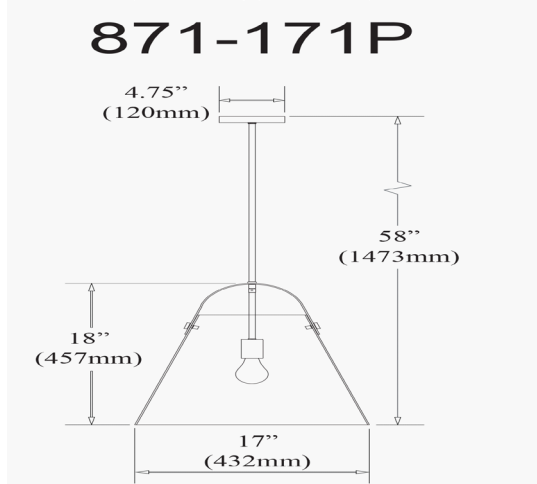

# 871-171P-PC - Polly 1LT Incandescent Pendant, PC w/ CLR Glass

1 Light Incandescent Pendant, Polished Chrome w/ Clear Glass

<b>Height</b>	18"
<b>Width/Length</b>	17"
<b>Depth</b>	17"
<b>Weight</b>	7 lbs

<b>Body Material</b>	Glass
<b>Finish/Color</b>	Clear

<b>Light Qty</b>	1
<b>Light Base</b>	E26
<b>Light Max Watt</b>	60
<b>Light Inc</b>	No

<b>Dimmable</b>	Dimmable
<b>LED Compatible</b>	LED Compatible
<b>Total Wattage</b>	60W

<b>Extension Length</b>	39 (8+11+20)
-------------------------	--------------

Date:	Notes:
Fixture Type:	
Job Name:	

Lighting | LED | Shades | Custom Designs

[www.dainolite.com](http://www.dainolite.com) | 1-888-564-1262 | [dainolite@dainolite.com](mailto:dainolite@dainolite.com)