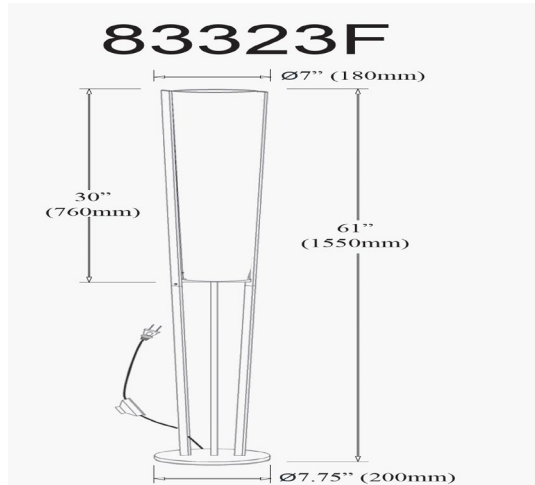

83323F-MB - Emotions 2LT Incand Floor Lamp, MB w/ WH Shade

2 Light Incandescent Floor Lamp, Matte Black with White Shade

Height	61"
Width/Length	7"
Depth	7"
Weight	14 lbs
Body Material	Metal
Finish/Color	Black
Type of Finish	Painted
Light Qty	2
Light Base	E26
Light Max Watt	60
Light Inc	No

Dimmable	Not Dimmable
LED Compatible	LED Compatible
Total Wattage	120W
Second Material	Fabric
Second Finish/Color	White
Second Type of Finish	Fabric
Rated For	Dry Location
Voltage	120V
Approval	cUL or equivalent
Warranty	1 Year Limited
Install Position	Floor