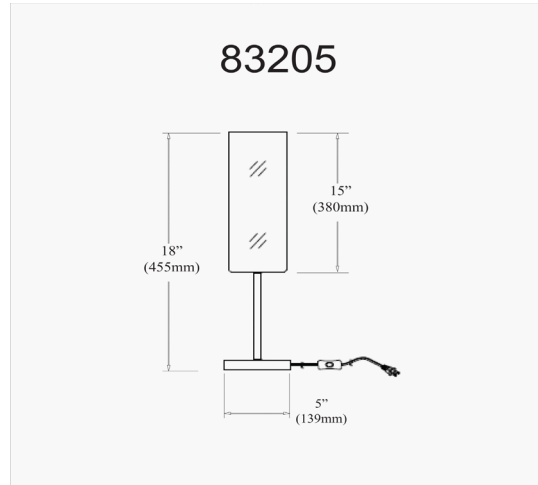

83205-SC-WH - Paza Table Lamp White Frosted Glass

Table Lamp, White Frosted Glass

Height	18"
Width/Length	5"
Depth	5"
Weight	4 lbs

Body Material	Glass
Finish/Color	White
Type of Finish	Frosted

Light Qty	1
Light Base	E26
Light Max Watt	100
Light Inc	No

Dimmable	Dimmable
LED Compatible	LED Compatible
Total Wattage	100W

Second Material	Metal
Second Finish/Color	Satin Chrome
Second Type of Finish	Electroplated

Rated For	Dry Location
Voltage	120V

Approval	cUL or equivalent
Warranty	1 Year Limited
Install Position	Table/Desk