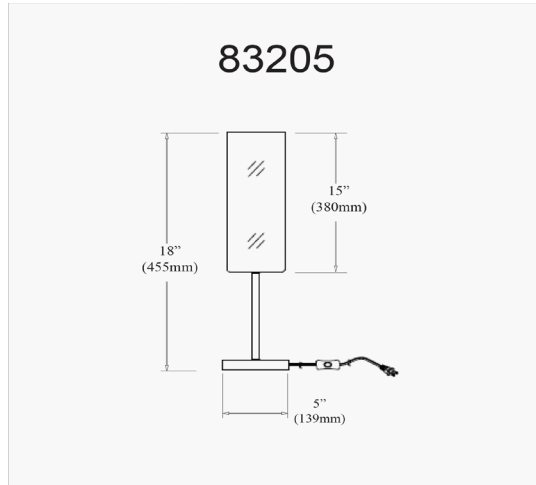

83205-MB-WH - Paza 1LT Incandescent Table Lamp, MB w/ WH Glass

1 Light Incandescent Table Lamp, Matte Black with White Glass

Height	18"
Width/Length	5"
Depth	5"
Weight	4 lbs

Body Material	Glass
Finish/Color	White
Type of Finish	Opal

Light Qty	1
Light Base	E26
Light Max Watt	100
Light Inc	No

Dimmable	Dimmable
LED Compatible	LED Compatible
Total Wattage	100W

Second Material	Metal
Second Finish/Color	Black
Second Type of Finish	Painted