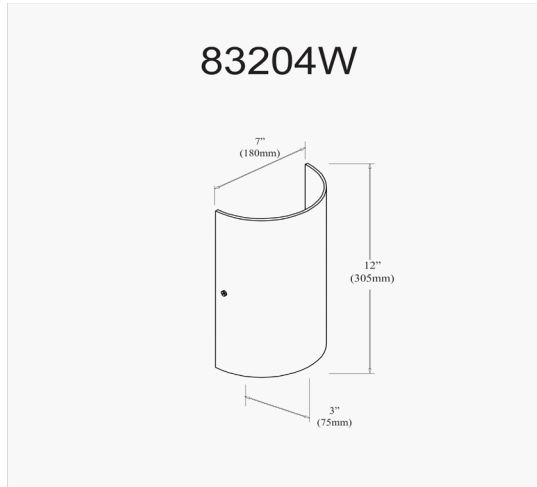

# 83204W-WH - 1LT White Wall Sconce

1 Light Wall Sconce, Satin Chrome Accents, White Frosted Glass

<b>Height</b>	12"
<b>Width/Length</b>	3"
<b>Depth</b>	7"
<b>Weight</b>	3 lbs

<b>Body Material</b>	Glass
<b>Finish/Color</b>	White
<b>Type of Finish</b>	Frosted

<b>Light Qty</b>	1
<b>Light Base</b>	E26 - T Type
<b>Light Max Watt</b>	60
<b>Light Inc</b>	No

<b>Dimmable</b>	Dimmable
<b>LED Compatible</b>	LED Compatible
<b>Total Wattage</b>	60W

<b>Second Material</b>	Metal
<b>Second Finish/Color</b>	Satin Chrome
<b>Second Type of Finish</b>	Electroplated