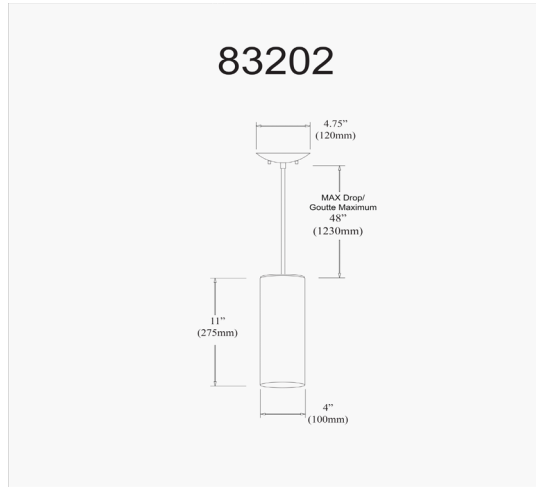

83202-SC-WH - Paza 1LT Wh Glass Pendant

1 Light Pendant, Satin Chrome, White Frosted Glass

Height	14.5"
Width/Length	4"
Depth	4"
Weight	3 lbs
Body Material	Glass
Finish/Color	White
Type of Finish	Opal
Light Qty	1
Light Base	E26
Light Max Watt	100
Light Inc	No

Dimmable	Dimmable
LED Compatible	LED Compatible
Total Wattage	100W
Second Material	Metal
Second Finish/Color	Satin Chrome
Second Type of Finish	Electroplated
Rated For	Dry Location
Voltage	120V
Approval	cUL or equivalent
Warranty	1 Year Limited
Install Position	Ceiling
Extension Length	72