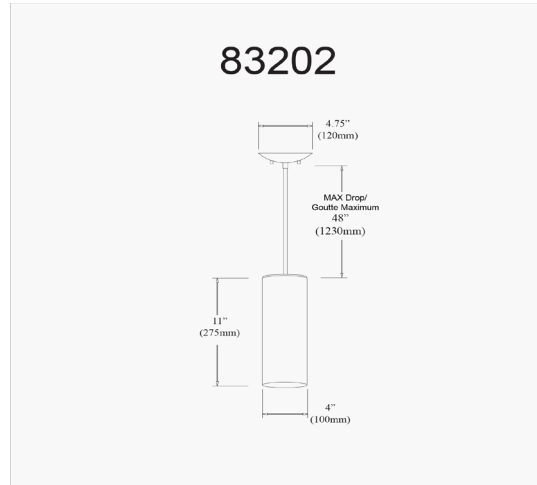

# 83202-MB-WH - Paza 1LT Incandescent Pendant, MB w/ WH Glass

1 Light Incandescent Pendant, Matte Black with White Glass

<b>Height</b>	14.5"
<b>Width/Length</b>	4"
<b>Depth</b>	4"
<b>Weight</b>	3 lbs
<b>Body Material</b>	Glass
<b>Finish/Color</b>	White
<b>Type of Finish</b>	Opal
<b>Light Qty</b>	1
<b>Light Base</b>	E26
<b>Light Max Watt</b>	100
<b>Light Inc</b>	No

<b>Dimmable</b>	Dimmable
<b>LED Compatible</b>	LED Compatible
<b>Total Wattage</b>	100W
<b>Second Material</b>	Metal
<b>Second Finish/Color</b>	Black
<b>Second Type of Finish</b>	Painted
<b>Rated For</b>	Dry Location
<b>Voltage</b>	120V
<b>Approval</b>	cUL or equivalent
<b>Warranty</b>	1 Year Limited
<b>Install Position</b>	Ceiling
<b>Extension Length</b>	72