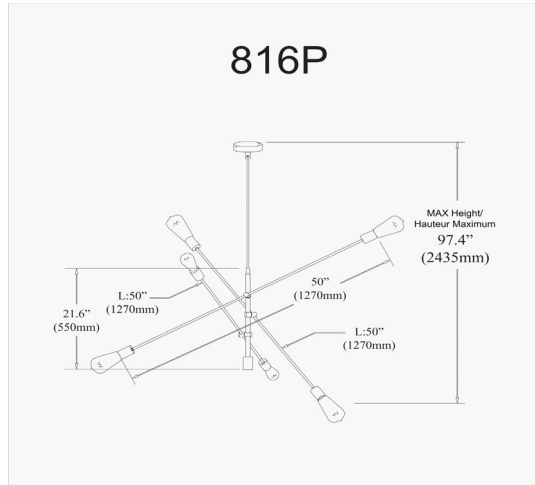

816P-AGB - 6LT Incandescent Adjustable Pendant, Aged Brass

6 Light Incandescent Adjustable Pendant Aged Brass Finish

Height	22"
Width/Length	50"
Depth	50"
Weight	5.5 lbs

Body Material	Metal
Finish/Color	Aged Brass
Type of Finish	Electroplated

Light Qty	6
Light Base	E26
Light Max Watt	60
Light Inc	No

Dimmable	Dimmable
LED Compatible	LED Compatible
Total Wattage	360W

Rated For	Dry Location
Voltage	120V

Approval	cUL or equivalent
Warranty	1 Year Limited
Install Position	Ceiling

Extension Length	72
-------------------------	----

Date:	Notes:
Fixture Type:	
Job Name:	

Lighting | LED | Shades | Custom Designs

www.dainolite.com | 1-888-564-1262 | dainolite@dainolite.com