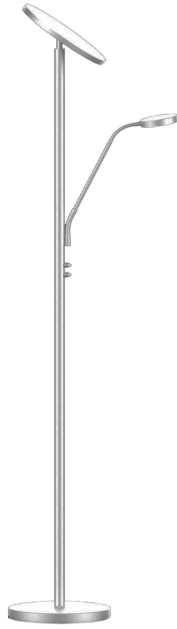

801LEDF-SN - Mother & Son Floor Lamp, Satin Nickel Finish

Mother and Son LED Floor Lamp, Satin Nickel Finish

Height	73"
Width/Length	11"
Depth	11"
Weight	6 lbs

Body Material	Metal
Finish/Color	Satin Chrome
Type of Finish	Electroplated

Light Qty	1
Light Base	LED
Light Max Watt	30
Light Inc	Yes
Light Lumens	2600
Light CRI	90+
Light CCT	3000K
Light Life	30000 Hours

Dimmable	Dimmable
LED Compatible	Integrated LED
Total Wattage	35W

Rated For	Dry Location
Voltage	120V