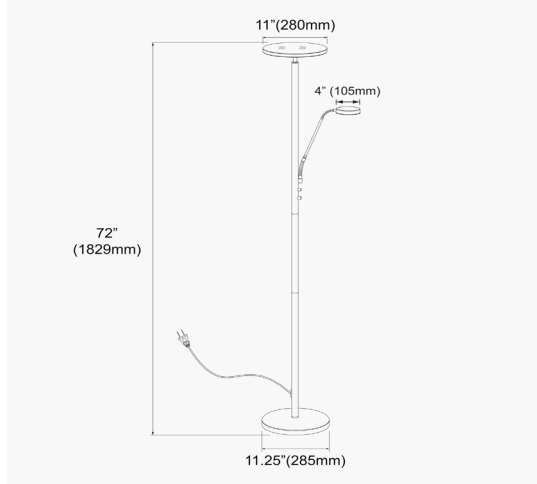

801LEDF-SN - Mother & Son Floor Lamp, Satin Nickel Finish

Mother and Son LED Floor Lamp, Satin Nickel Finish

Height	73"
Width/Length	11"
Depth	11"
Weight	6 lbs

Body Material	Metal
Finish/Color	Satin Chrome
Type of Finish	Electroplated

Light Qty	1
Light Base	LED
Light Max Watt	30
Light Inc	Yes
Light Lumens	2600
Light CRI	90+
Light CCT	3000K
Light Life	30000 Hours

Dimmable	Dimmable
LED Compatible	Integrated LED
Total Wattage	35W

Rated For	Dry Location
Voltage	120V