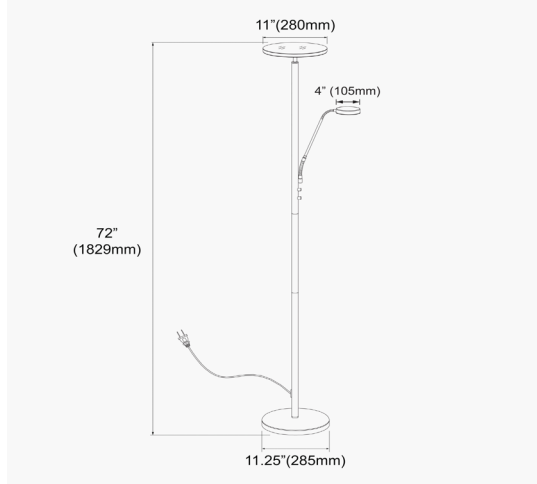

# 801LEDF-SB - Mother & Son Floor Lamp, Sandy Black Finish

Mother and Son LED Floor Lamp, Sandy Black Finish

<b>Height</b>	73"
<b>Width/Length</b>	11"
<b>Depth</b>	11"
<b>Weight</b>	6 lbs

<b>Body Material</b>	Metal
<b>Finish/Color</b>	Sandy Black
<b>Type of Finish</b>	Painted

<b>Light Qty</b>	1
<b>Light Base</b>	LED
<b>Light Max Watt</b>	30
<b>Light Inc</b>	Yes
<b>Light Lumens</b>	2600
<b>Light CRI</b>	90+
<b>Light CCT</b>	3000K
<b>Light Life</b>	30000 Hours

<b>Dimmable</b>	Dimmable
<b>LED Compatible</b>	Integrated LED
<b>Total Wattage</b>	35W

<b>Rated For</b>	Dry Location
<b>Voltage</b>	120V

<b>Approval</b>	cUL or equivalent
<b>Warranty</b>	3 Years Limited
<b>Install Position</b>	Floor

Date:	Notes:
Fixture Type:	
Job Name:	

Lighting | LED | Shades | Custom Designs