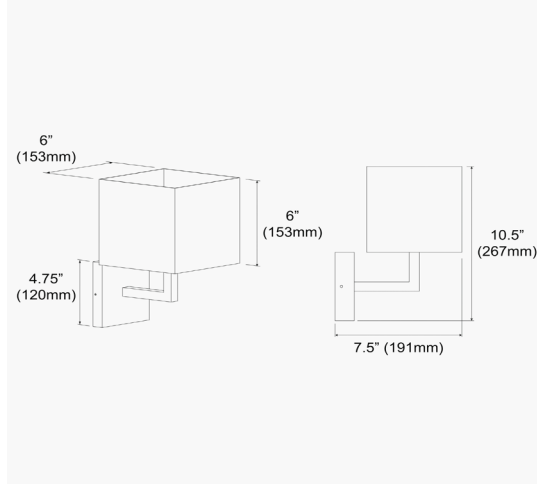

# 77-1W-MB-WH - Lucas 1LT Wall Sconce, MB w/ WK Shade

1 Light Incandescent Matte Black Wall Sconce w/ White Shade

<b>Height</b>	10.5"
<b>Width/Length</b>	6"
<b>Depth</b>	7.5"
<b>Weight</b>	3 lbs

<b>Body Material</b>	Metal
<b>Finish/Color</b>	Black
<b>Type of Finish</b>	Painted

<b>Light Qty</b>	1
<b>Light Base</b>	E12
<b>Light Max Watt</b>	60
<b>Light Inc</b>	No

<b>Dimmable</b>	Dimmable
<b>LED Compatible</b>	LED Compatible
<b>Total Wattage</b>	60W

<b>Second Material</b>	Fabric
<b>Second Finish/Color</b>	White
<b>Second Type of Finish</b>	Fabric