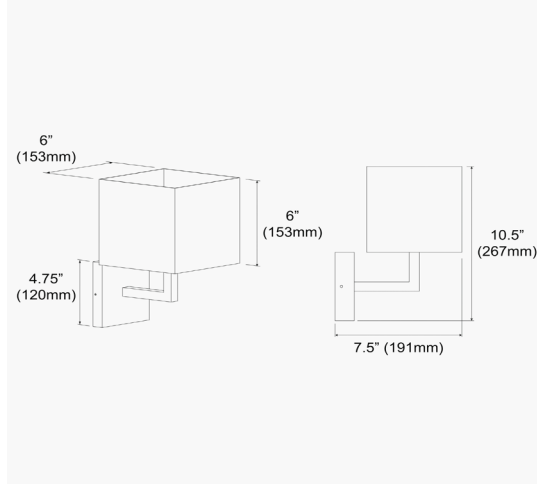

77-1W-MB-BK - Lucas 1LT Wall Sconce, MB w/ BK Shade

1 Light Incandescent Matte Black Wall Sconce w/ Black Shade

Height	10.5"
Width/Length	6"
Depth	7.5"
Weight	3 lbs

Body Material	Metal
Finish/Color	Black
Type of Finish	Electroplated

Light Qty	1
Light Base	E12
Light Max Watt	60
Light Inc	No

Dimmable	Dimmable
LED Compatible	LED Compatible
Total Wattage	60W

Second Material	Fabric
Second Finish/Color	Black
Second Type of Finish	Fabric

Rated For	Dry Location
Voltage	120V