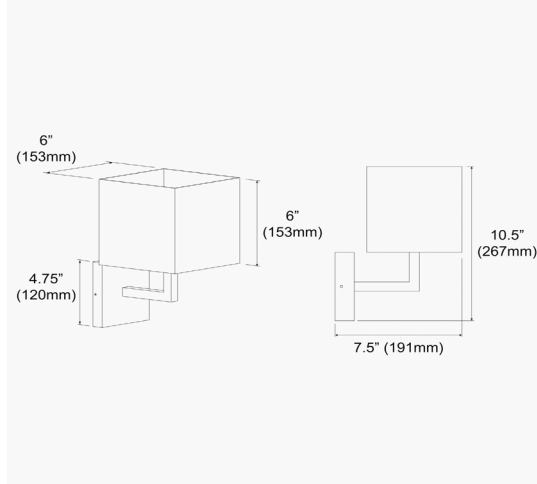

# 77-1W-MB-BK - Lucas 1LT Wall Sconce, MB w/ BK Shade

1 Light Incandescent Matte Black Wall Sconce w/ Black Shade

<b>Height</b>	10.5"
<b>Width/Length</b>	6"
<b>Depth</b>	7.5"
<b>Weight</b>	3 lbs

<b>Body Material</b>	Metal
<b>Finish/Color</b>	Black
<b>Type of Finish</b>	Painted

<b>Light Qty</b>	1
<b>Light Base</b>	E12
<b>Light Max Watt</b>	60
<b>Light Inc</b>	No

<b>Dimmable</b>	Dimmable
<b>LED Compatible</b>	LED Compatible
<b>Total Wattage</b>	60W

<b>Second Material</b>	Fabric
<b>Second Finish/Color</b>	Black
<b>Second Type of Finish</b>	Fabric