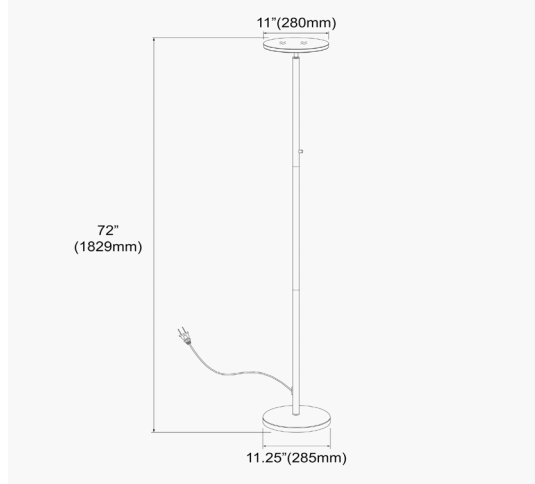

701LEDF-SN - Torchier Floor Lamp, Satin Nickel Finish

LED Torchier, Satin Nickel Finish

Height	73"
Width/Length	11"
Depth	11"
Weight	6 lbs

Body Material	Metal
Finish/Color	Satin Chrome
Type of Finish	Electroplated

Light Qty	1
Light Base	LED
Light Max Watt	30
Light Inc	Yes
Light Lumens	2600
Light CRI	90+
Light CCT	3000K
Light Life	30000 Hours

Dimmable	Dimmable
LED Compatible	Integrated LED
Total Wattage	30W

Rated For	Dry Location
Voltage	120V