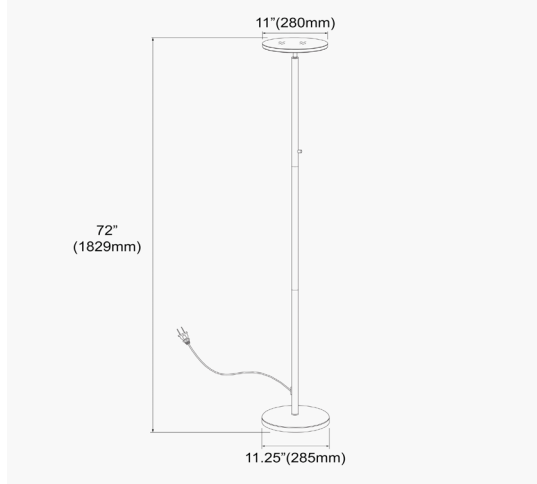

701LEDF-SB - Torchier Floor Lamp, Sandy Black Finish

LED Torchier, Sandy Black Finish

Height	73"
Width/Length	11"
Depth	11"
Weight	6 lbs

Body Material	Metal
Finish/Color	Sandy Black
Type of Finish	Painted

Light Qty	1
Light Base	LED
Light Max Watt	30
Light Inc	Yes
Light Lumens	2600
Light CRI	90+
Light CCT	3000K
Light Life	30000 Hours

Dimmable	Dimmable
LED Compatible	Integrated LED
Total Wattage	30W

Rated For	Dry Location
Voltage	120V